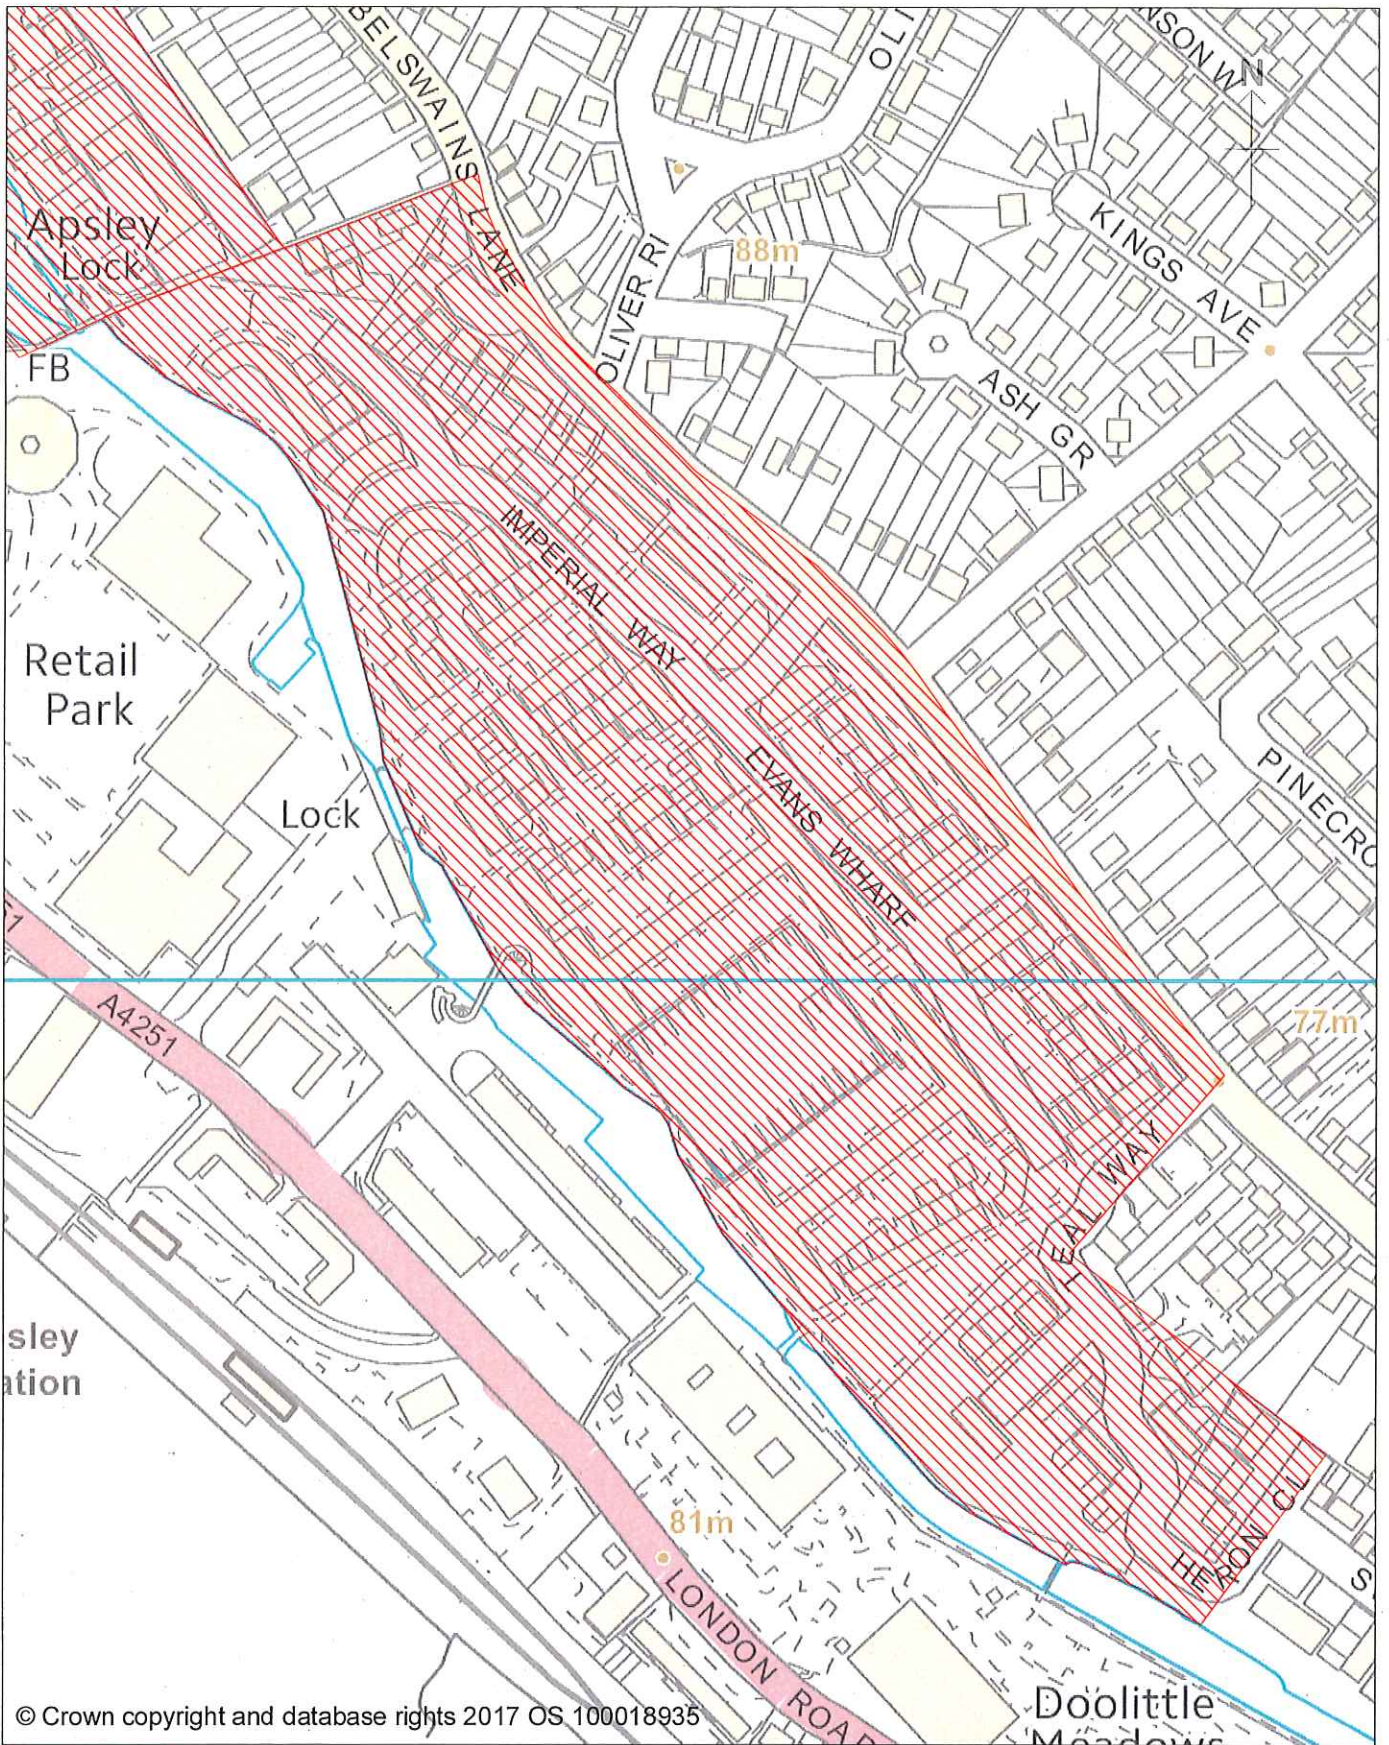

Scale: 1:30000
Date: 24/01/2017

DPPO - Evans Wharf

© Crown copyright and database rights 2017 OS 100018935

Licensing
Dacorum Borough Council
The Forum
Marlowes
Hemel Hempstead
Herts
HP1 1DN

Scale: 1:3000
Date: 24/01/2017