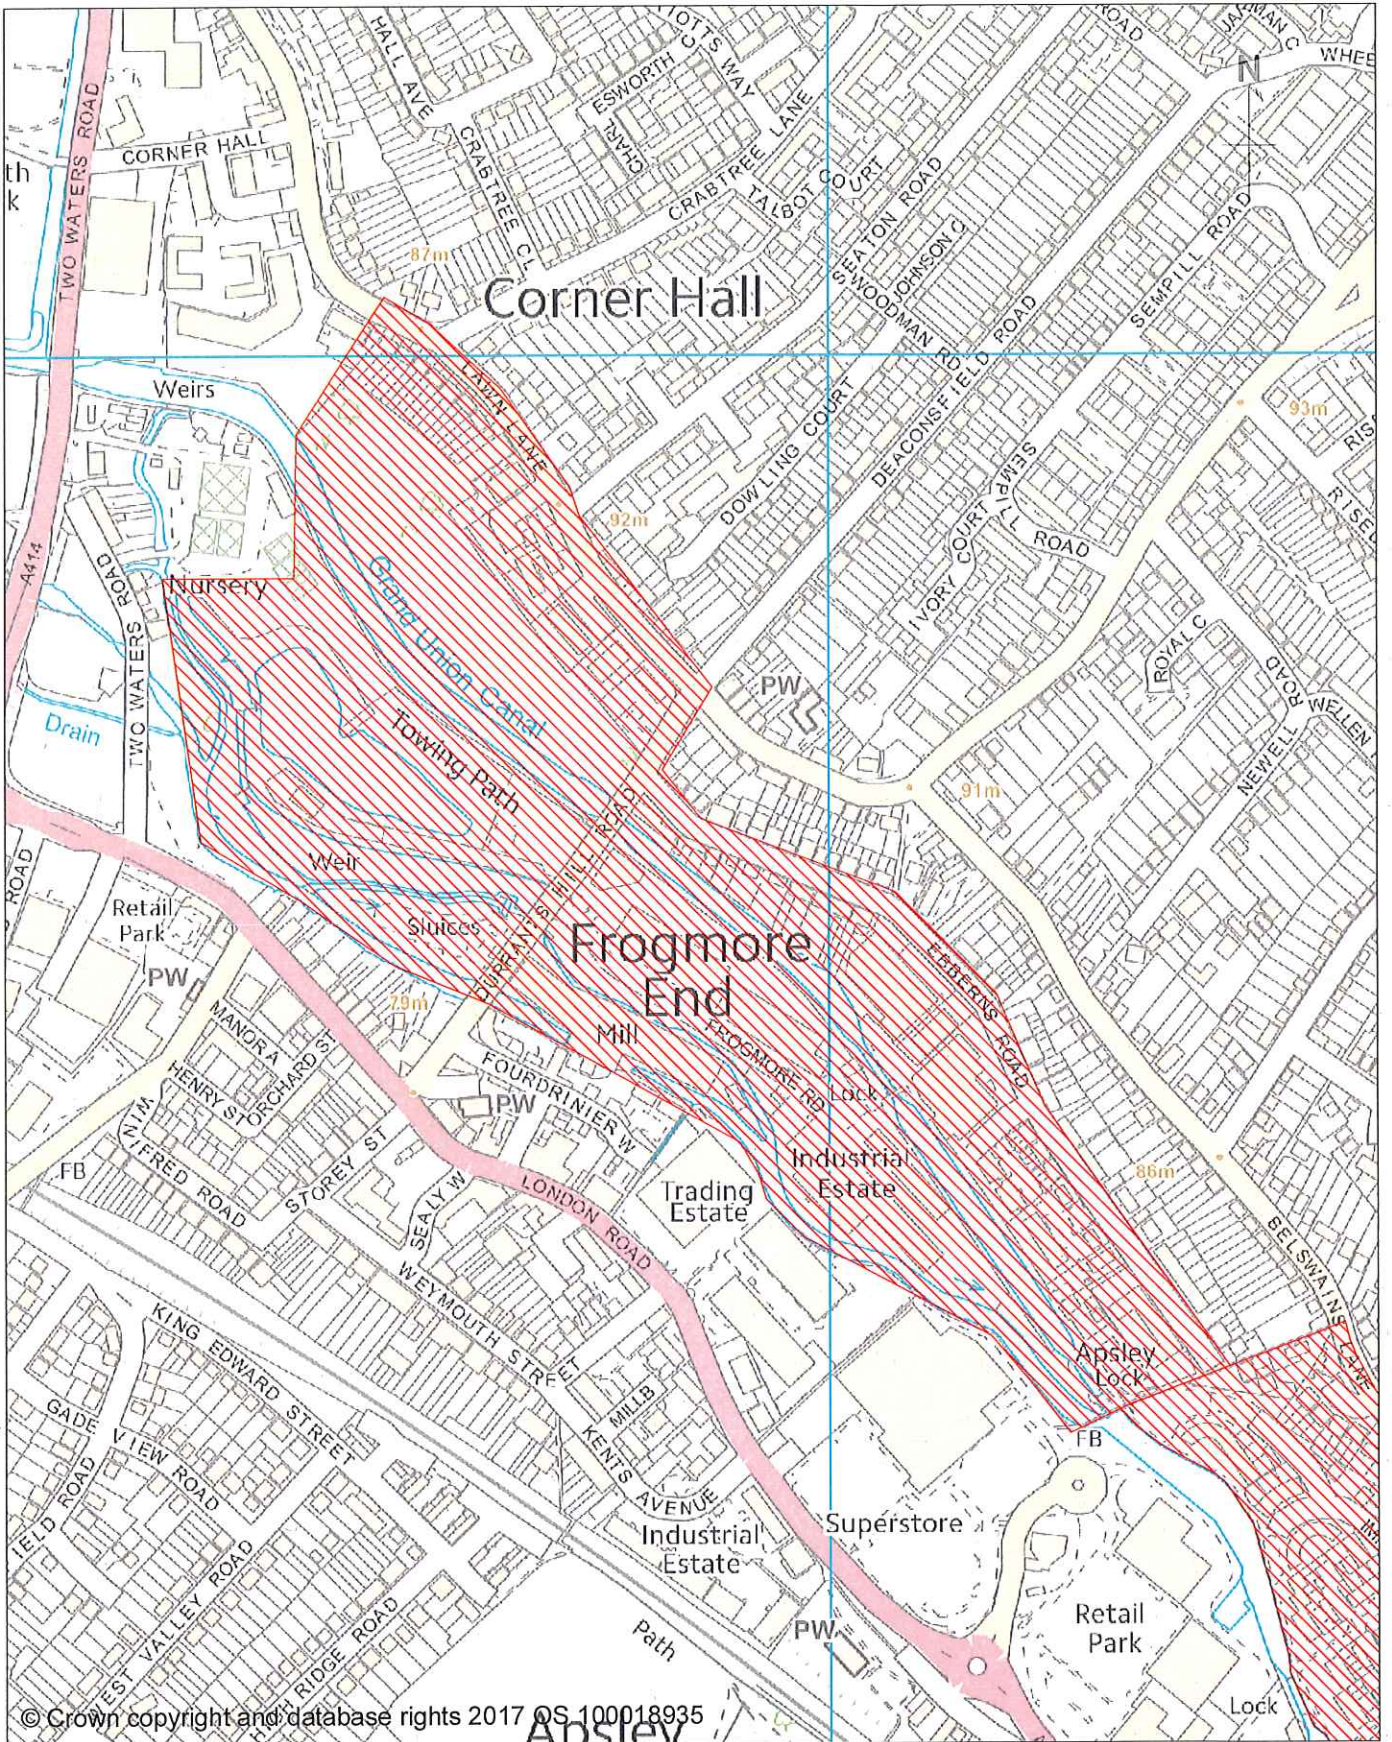

DPPO - Durrants Hill

Licensing
Dacorum Borough Council
The Forum
Marlowes
Hemel Hempstead
Herts
HP1 1DN

Scale: 1:5000
Date: 24/01/2017