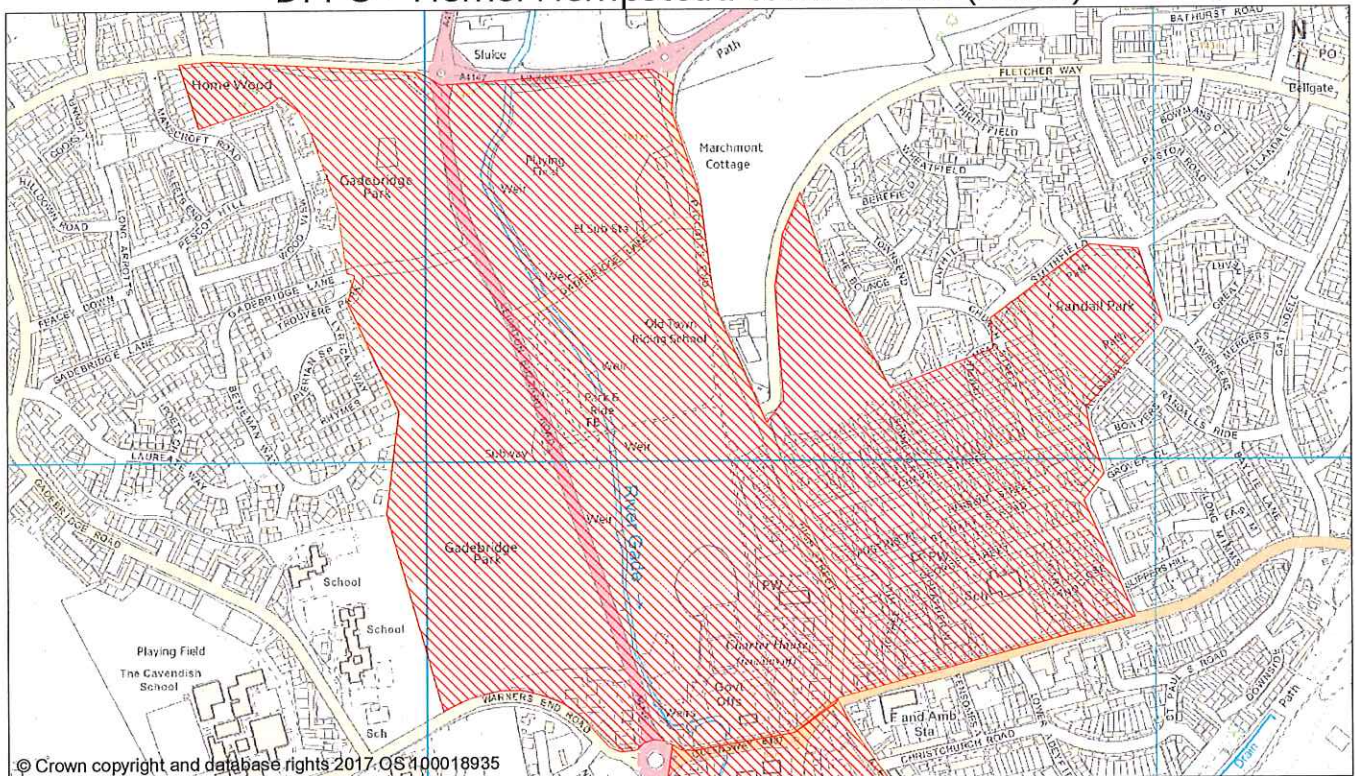

DPPO - Hemel Hempstead town centre (north)

© Crown copyright and database rights 2017. OS 100018935

Licensing
Dacorum Borough Council
The Forum
Marlowes
Hemel Hempstead
Herts
HP1 1DN

Scale: 1:7000
Date: 24/01/2017