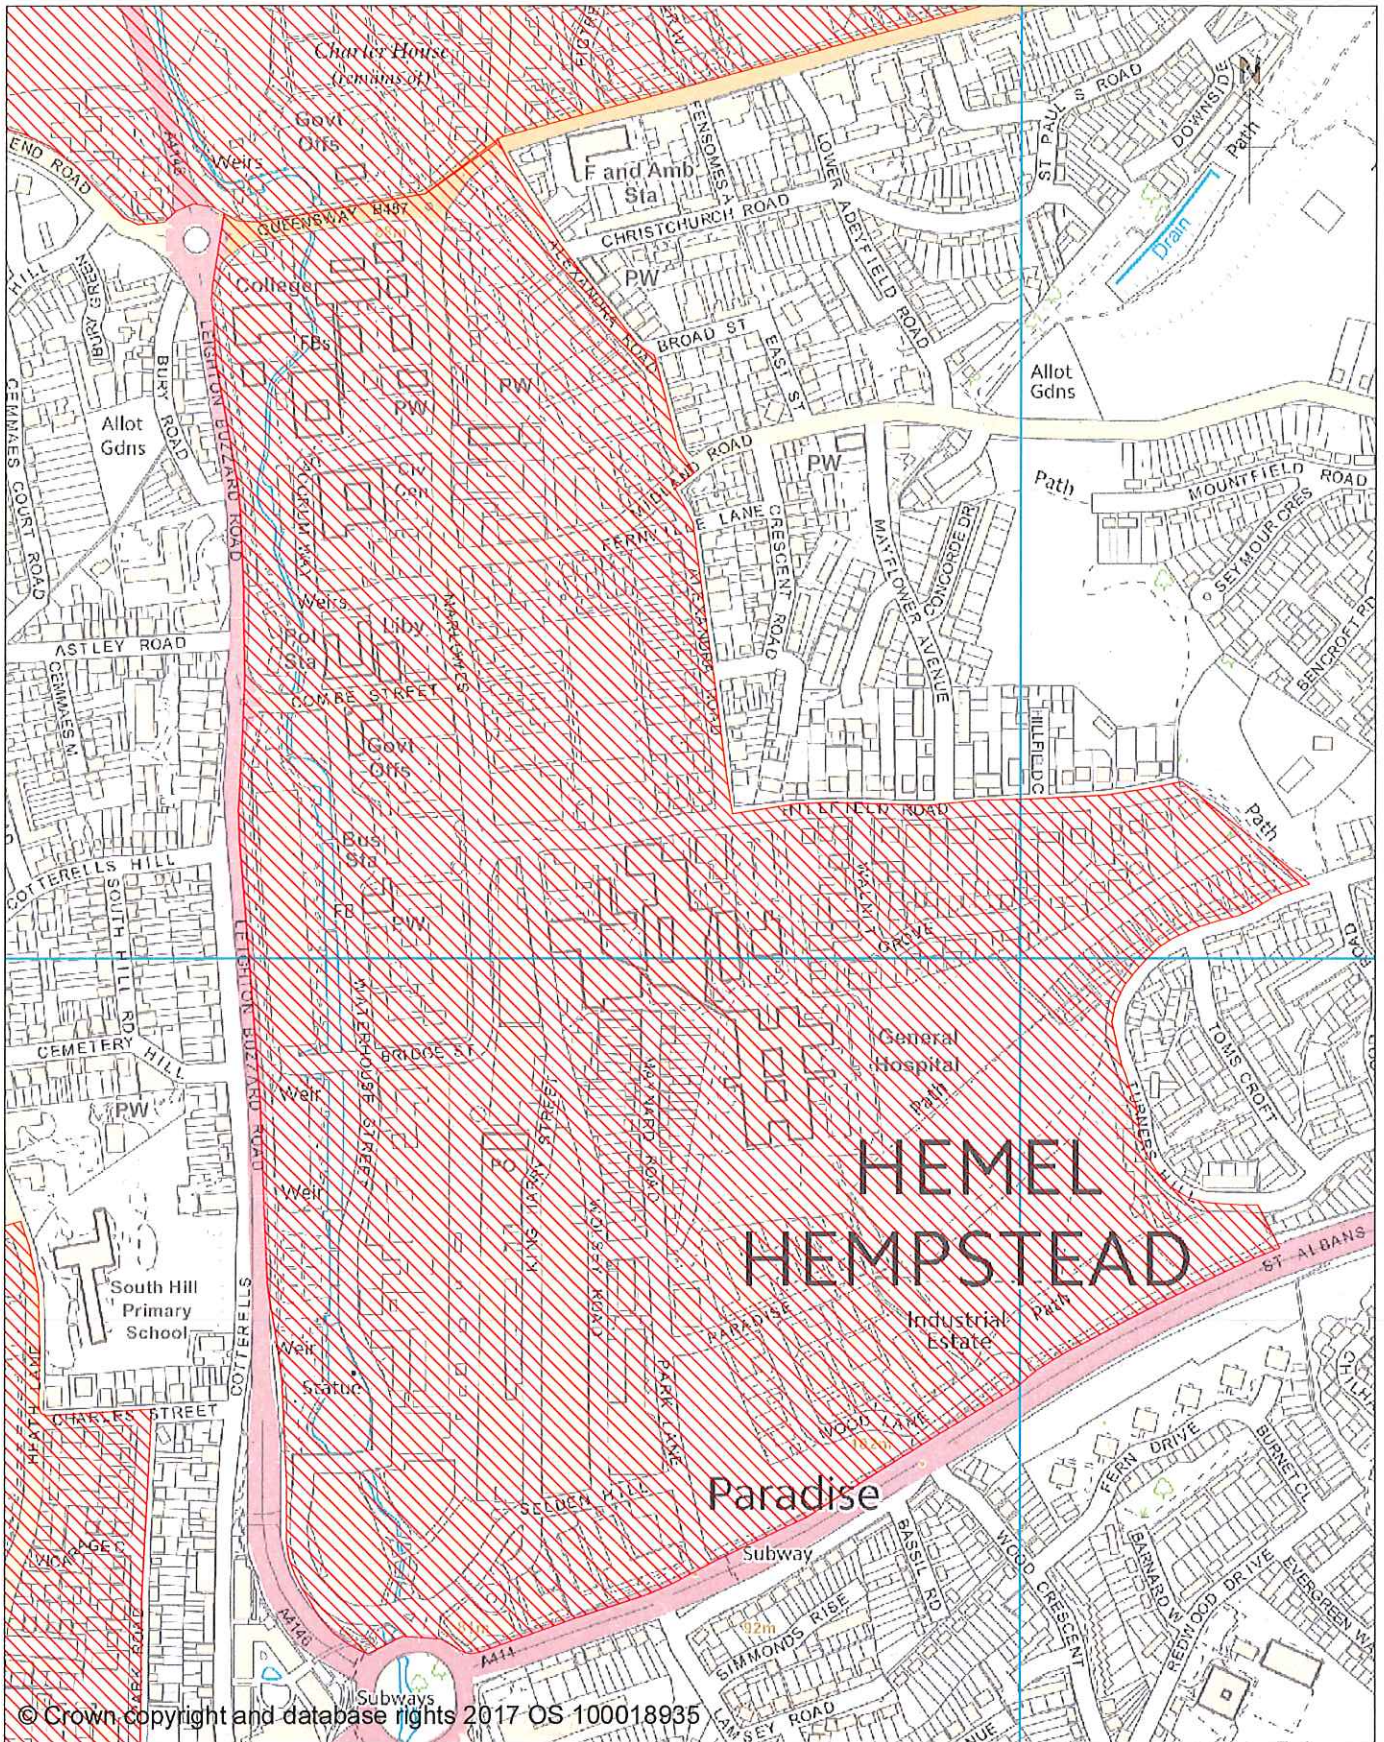

DPPO - Hemel Hempstead town centre (south)

© Crown copyright and database rights 2017 OS 100018935

Licensing
Dacorum Borough Council
The Forum
Marlowes
Hemel Hempstead
Herts
HP1 1DN

Scale: 1:6000
Date: 24/01/2017