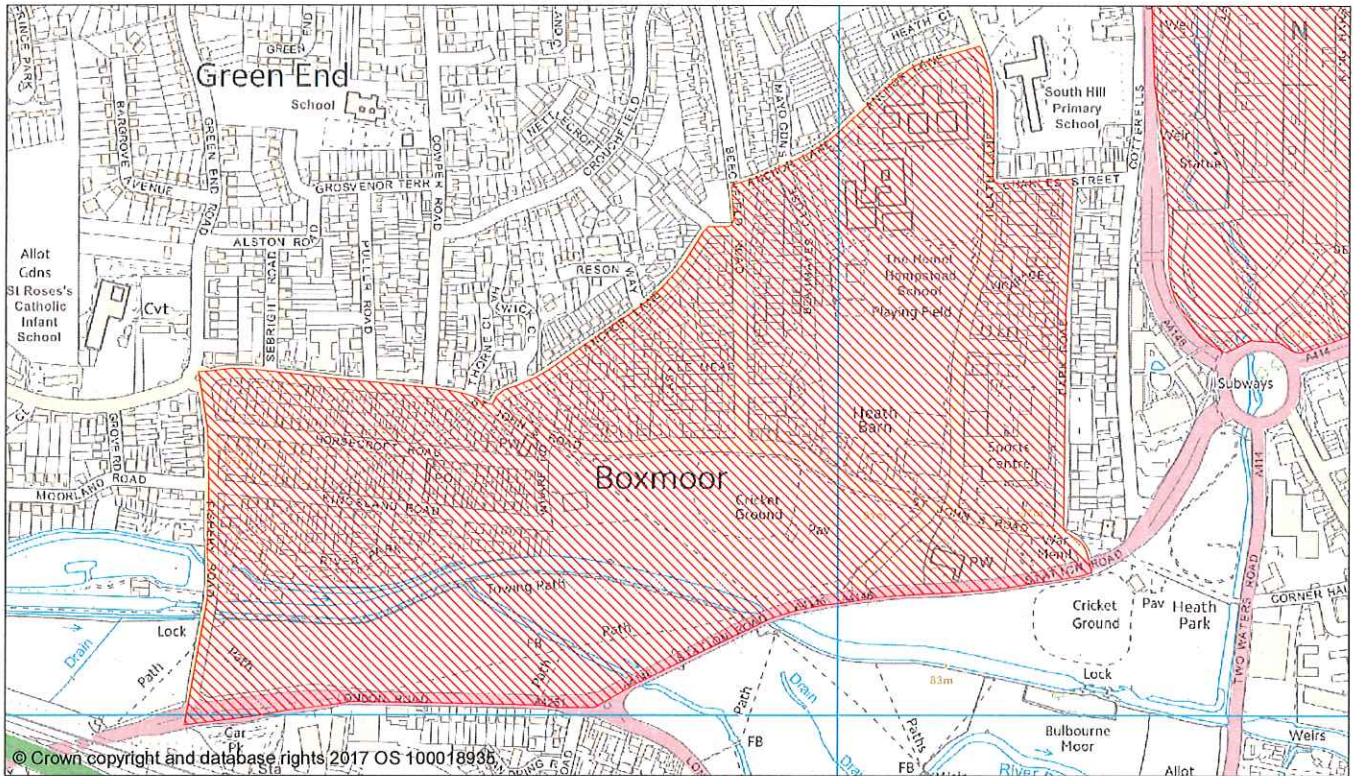

DPPO - Boxmoor

Licensing
Dacorum Borough Council
The Forum
Marlowes
Hemel Hempstead
Herts
HP1 1DN

Scale: 1:6000
Date: 24/01/2017